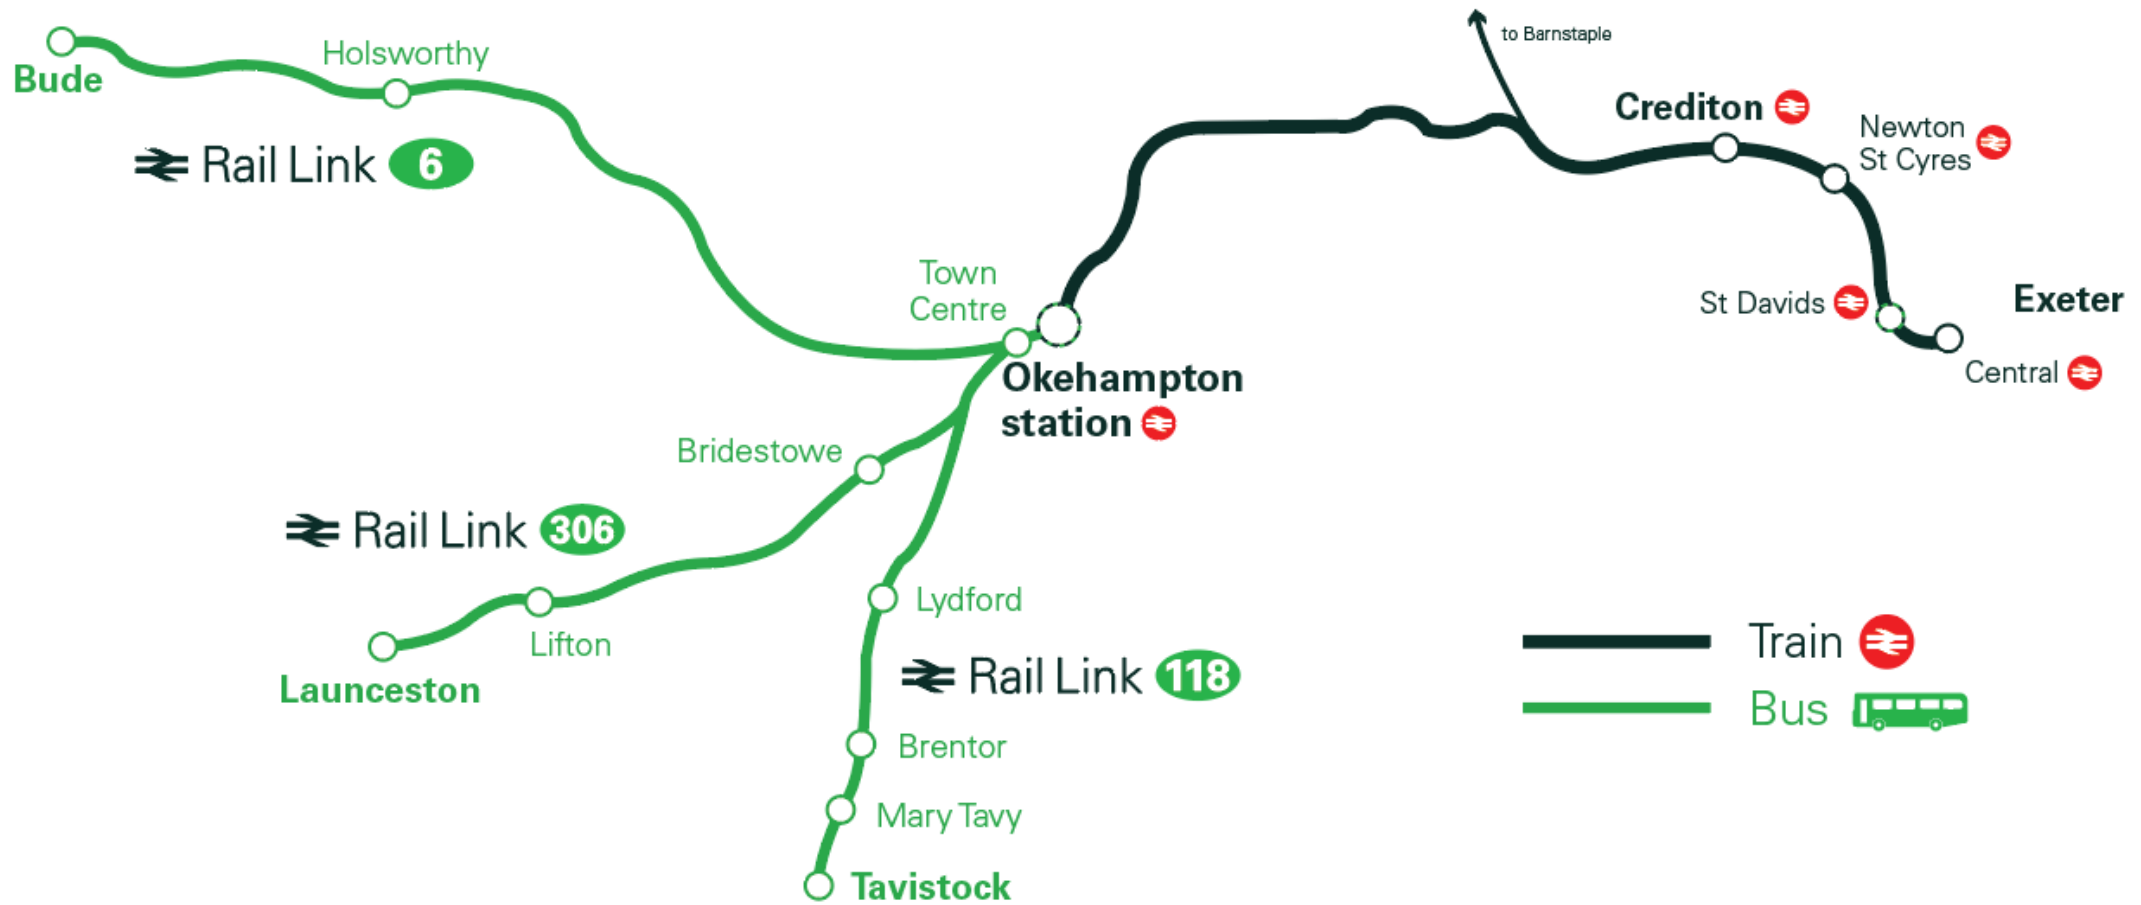

# Train and Bus Integration

## Easy bus connections with the Dartmoor Line

Three Rail Link bus services from Bude, Launceston and Tavistock connect seamlessly with the Dartmoor Line. They take in stunning scenery as they make their way to and from Okehampton railway station.

#### Okehampton - Lifton - Launceston

Mondays - Saturdays		Operated by Go Cornwall Bus					
Train arrives from Exeter	a	0707	1015	1417	1817		
Okehampton Rail Station	d	0735	1025	1425	1825		
Okehampton, West Street	d	0742	1032	1432	1832		
Bridestowe, turn	d	0753	1043	1443	1843		
Lifton, Arundell Arms	d	0808	1058	1458	1858		
Launceston, Westgate St.	a	0820	1110	1510	1910		