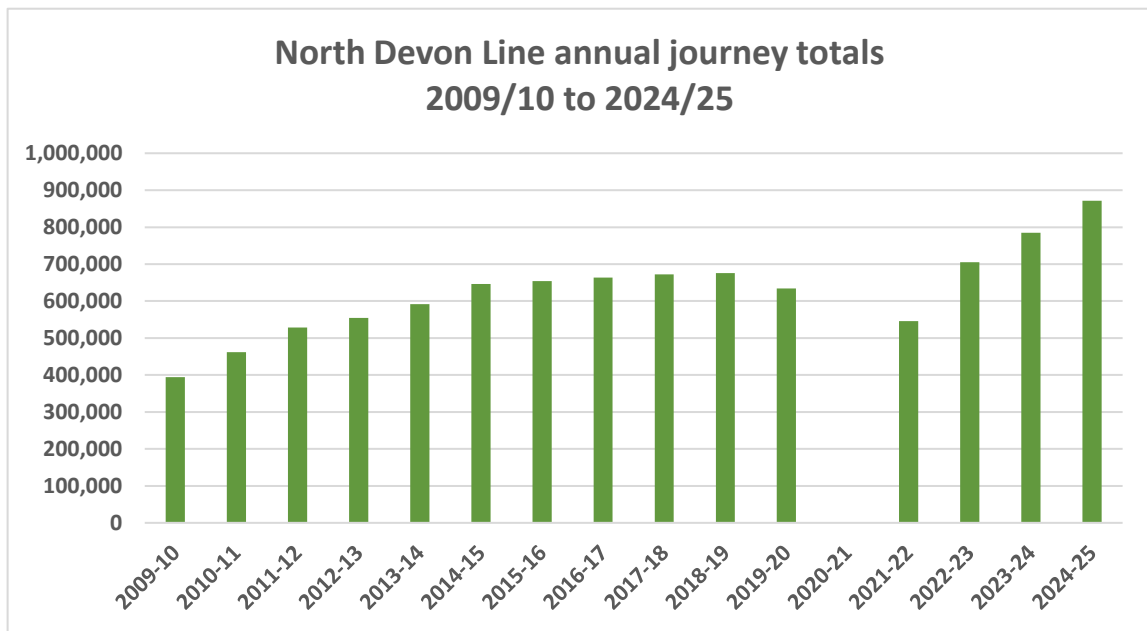

Northern Devon Railway Development Alliance

North Devon Line annual journey totals – 2009/10 to 2024/25

Figures supplied by Great Western Railway, compiled by Devon & Cornwall Rail Partnership

Published by Railfuture Devon & Cornwall

railfuture
campaigning for a bigger, better railway

Initial NDRDA founders: Bideford Town Council, Railfuture, Tarka Rail Association (2023), and Barnstaple Town Council, Northam Town Council, Torrige District Council (2024). Chittlehamholt, Satterleigh & Warkleigh Parish Council, King's Nympton Parish Council, Chulmleigh Parish Council, Lapford Parish Council, Burrington Parish Council (2025)